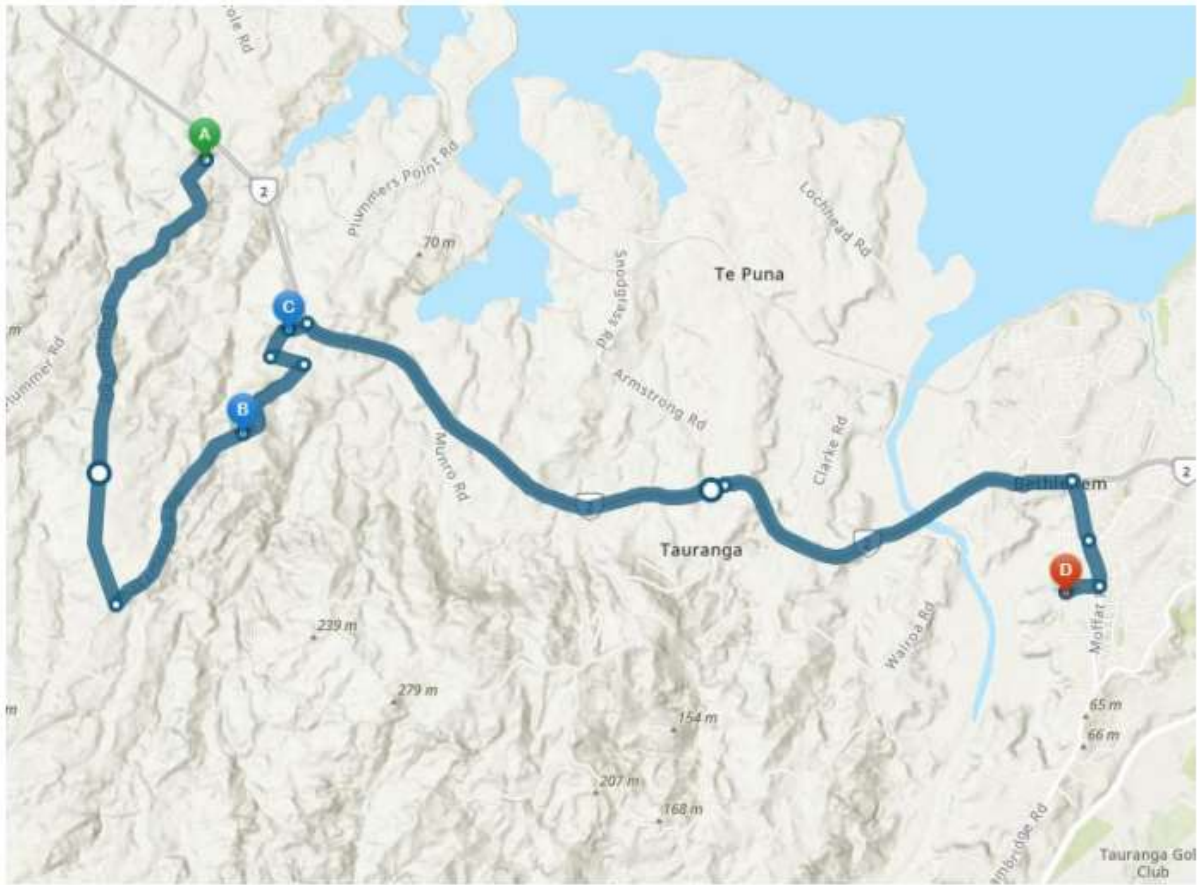

## Bus Stops

### 40513 Daisy Flower - Whakamarama to Bethlehem College

<u>A.M.</u>	<u>LOCATION</u>	<u>P.M.</u>	<u>LOCATION</u>
7:26	Youngston Rd-16	15:25	Bethlehem College
7:29	Whakmarama Rd - Youngston Rd		Moffat Rd - Collect Aquinas students after traffic lights
	Whakamarama Rd - 100		Barrett Rd - 26
7:32	Barrett Rd - 26		Whakamarama Rd - 100
	SH2 - Te Karaka Drive		Youngston Rd - Whakamarama Rd
	SH2 - Loop Rd		Youngston Rd
	Moffat Rd - transfer Aquinas students at bus stop before traffic lights		SH2 - Te Karaka Drive
8:20	Bethlehem College		SH2 - Loop Rd

# 40513 Daisy Flower - Whakamarama to Bethlehem College

AM

# 40513 Daisy Flower - Whakamarama to Bethlehem College

PM