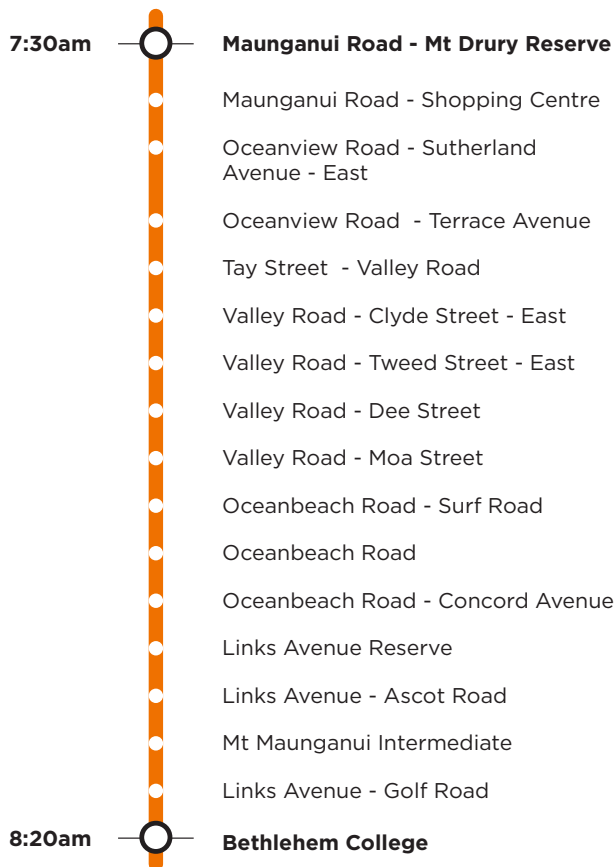

810a

Mount Maunganui Bethlehem College

Morning route

Afternoon route

Route 810a is a Bayhopper school route, part of the dedicated school bus network for Tauranga, managed by Bay of Plenty Regional Council.

Only primary, intermediate and college students can travel on the school bus routes.

810a

Mount Maunganui Bethlehem College

Morning route

Start Maunganui Road at Mt Drury, Maunganui Road, Tweed Street, Oceanbeach Road, Concord Avenue, Links Avenue, Golf Road, Hewletts Road, SH2, Moffat Road (Bethlehem College).

Afternoon route

Bethlehem College, Moffat Road, SH2, Hewletts Road, Golf Road, Links Avenue, Concord Avenue, Oceanbeach Road, Tweed Street, Valley Road to Tay Street.