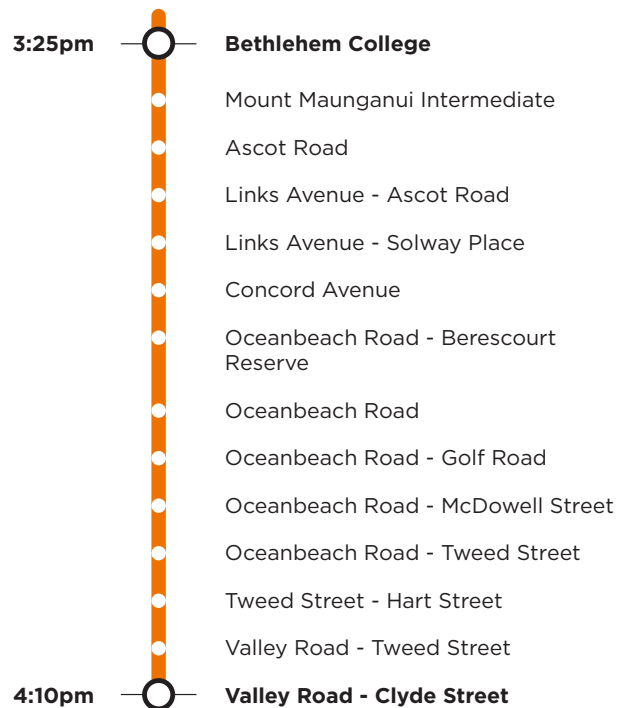

810a

Mount Maunganui Bethlehem College

Morning route

Afternoon route

Route 810a is a Bayhopper school route, part of the dedicated school bus network for Tauranga, managed by Bay of Plenty Regional Council.

Only primary, intermediate and college students can travel on the school bus routes.

810a

Mount Maunganui Bethlehem College

Morning route

Start Maunganui Road at Mt Drury, Maunganui Road, Tweed Street, Oceanbeach Road, Concord Avenue, Links Avenue, Golf Road, Hewletts Road, SH2, Moffat Road (Bethlehem College).

Afternoon route

Bethlehem College, Moffat Road, SH2, Hewletts Road, Golf Road, Links Avenue, Concord Avenue, Oceanbeach Road, Tweed Street, Valley Road to Tay Street.