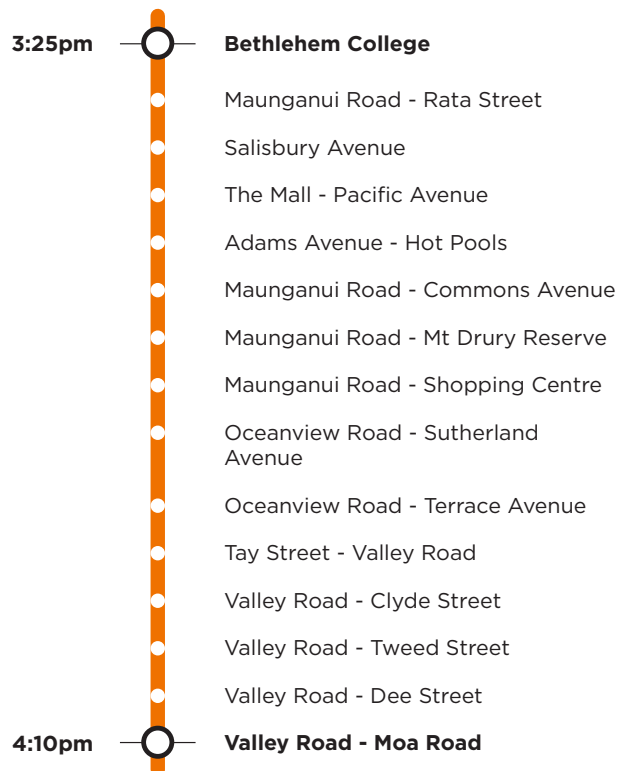

810b

Mount Maunganui Bethlehem College

Afternoon route

Route 810b is a Bayhopper school route, part of the dedicated school bus network for Tauranga, managed by Bay of Plenty Regional Council.

Only primary, intermediate and college students can travel on the school bus routes.

810b

Mount Maunganui Bethlehem College

Afternoon route

Bethlehem College, Moffat Road, SH2, Hewletts Road, Totara Street, Rata Street, Maunganui Road, Salisbury Avenue, The Mall, Adams Avenue, Maunganui Road, Banks Avenue, Oceanview Road, Tay Street, Valley Road to Moa Road.