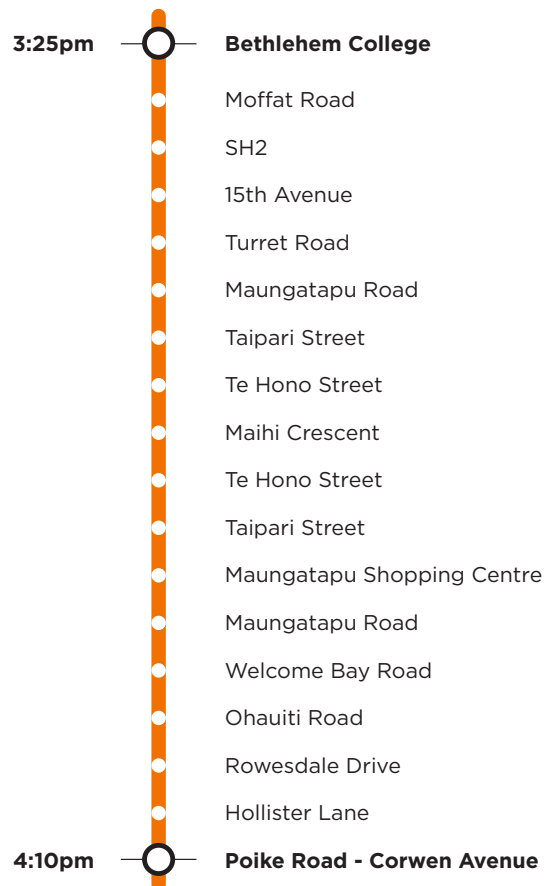

812

Maungatapu/Ohaiti Bethlehem College

Morning route

Afternoon route

Route 812 is a Bayhopper school route, part of the dedicated school bus network for Tauranga, managed by Bay of Plenty Regional Council.

Only primary, intermediate and college students can travel on the school bus routes.

812

Maungatapu/Ohaiti Bethlehem College

Morning route

Te Hono Street, Maihi Crescent, Te Hono Street, Taipari Street, Maungatapu Road, Welcome Bay Road, Ohaiti Road, Rowsdale Drive, Hollister Lane, Poike Rd, SH29A, Hairini Street, Turret Road, 15th Avenue, SH2, Moffat Road (Bethlehem College).

Afternoon route

Bethlehem College, Moffat Road, SH2, 15th Avenue, Turret Road, Maungatapu Road, Taipari Street, Te Hono Street, Maihi Crescent, Te Hono Street, Taipari Street, Maungatapu Road, Welcome Bay Road, Ohaiti Road, Rowsdale Drive, Hollister Lane, Poike Road.