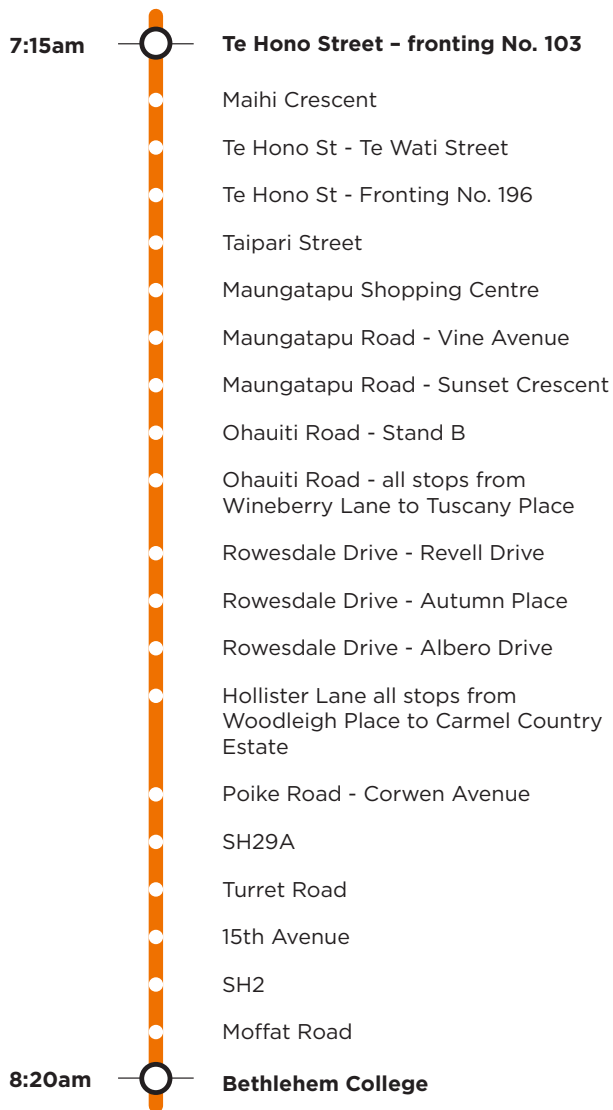

812

Maungatapu/Ohaiti Bethlehem College

Morning route

Afternoon route

Route 812 is a Bayhopper school route, part of the dedicated school bus network for Tauranga, managed by Bay of Plenty Regional Council.

Only primary, intermediate and college students can travel on the school bus routes.

812

Maungatapu/Ohaiti Bethlehem College

Morning route

Te Hono Street, Maihi Crescent, Te Hono Street, Taipari Street, Maungatapu Road, Welcome Bay Road, Ohaiti Road, Rowsdale Drive, Hollister Lane, Poike Rd, SH29A, Hairini Street, Turret Road, 15th Avenue, SH2, Moffat Road (Bethlehem College).

Afternoon route

Bethlehem College, Moffat Road, SH2, 15th Avenue, Turret Road, Maungatapu Road, Taipari Street, Te Hono Street, Maihi Crescent, Te Hono Street, Taipari Street, Maungatapu Road, Welcome Bay Road, Ohaiti Road, Rowsdale Drive, Hollister Lane, Poike Road.