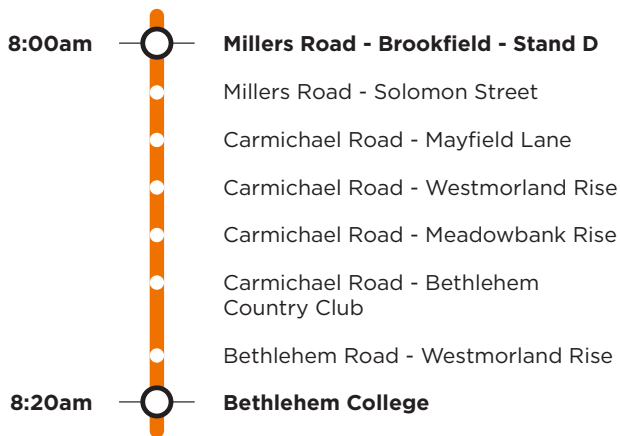

### Otūmoetai/Bethlehem

Bethlehem College, Tauriko School (PM only)

#### Afternoon route

**Route 814b** is a Bayhopper school route, part of the dedicated school bus network for Tauranga, managed by Bay of Plenty Regional Council.

Only primary, intermediate and college students can travel on the school bus routes.

#### Morning route

First pick up at 8.00am at Brookfield - Stand D (on Millers Road). Travel via Millers Road, Carmichael Road, Bethlehem Road, Moffat Road to Bethlehem College.

#### Afternoon route

Tauriko School, SH29A, Cambridge Road, Westridge Drive, Wallace Place to end and turn, Westridge Drive, Cambridge Road, Bethlehem College, (left onto) Moffat Road, Bethlehem Road, Carmichael Road, Millers Road to Brookfield - Stand C (last stop on Millers Road).