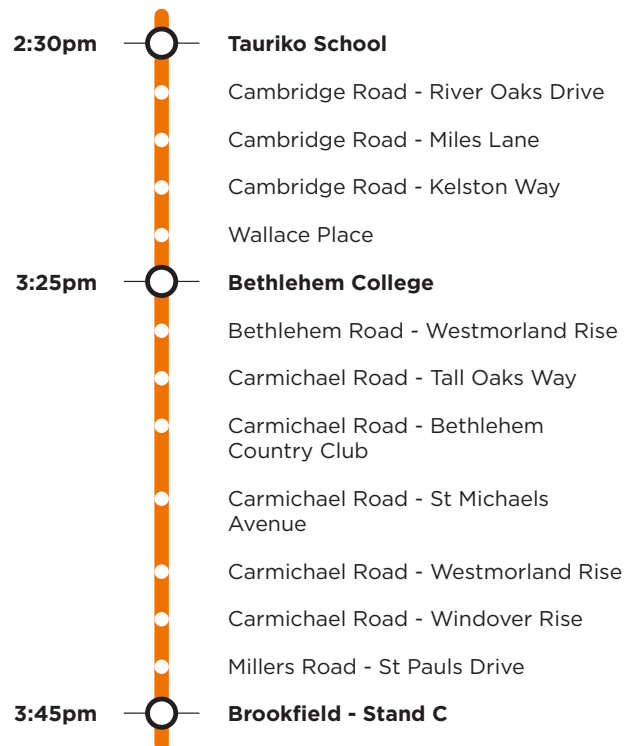

#### Morning route

#### Afternoon route

**Route 814b** is a Bayhopper school route, part of the dedicated school bus network for Tauranga, managed by Bay of Plenty Regional Council.

Only primary, intermediate and college students can travel on the school bus routes.

#### Morning route

First pick up at 8.00am at Brookfield - Stand D (on Millers Road). Travel via Millers Road, Carmichael Road, Bethlehem Road, Moffat Road to Bethlehem College.

#### Afternoon route

Tauriko School, SH29A, Cambridge Road, Westridge Drive, Wallace Place to end and turn, Westridge Drive, Cambridge Road, Bethlehem College, (left onto) Moffat Road, Bethlehem Road, Carmichael Road, Millers Road to Brookfield - Stand C (last stop on Millers Road).