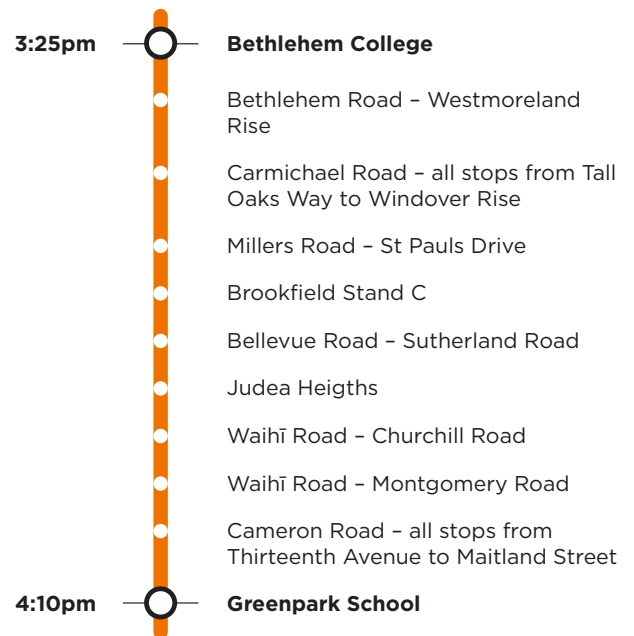

816

Cameron Road/Bethlehem Bethlehem College

Morning route

Afternoon route

Route 816 is a Bayhopper school route, part of the dedicated school bus network for Tauranga, managed by Bay of Plenty Regional Council.

Only primary, intermediate and college students can travel on the school bus routes.

816

Cameron Road/Bethlehem Bethlehem College

Morning route

Start Cameron Road at SH29A, Cameron Road, 11th Avenue, Waihi Road, Bellevue Road, Millers Road, Carmichael Road, Bethlehem Road, Moffat Road, Bethlehem College.

Afternoon route

Bethlehem College, (left onto) Moffat Road, Bethlehem Road, Carmichael Road, Millers Road, Bellevue Road, Waihi Road, 11th Avenue, Cameron Road to SH29A.