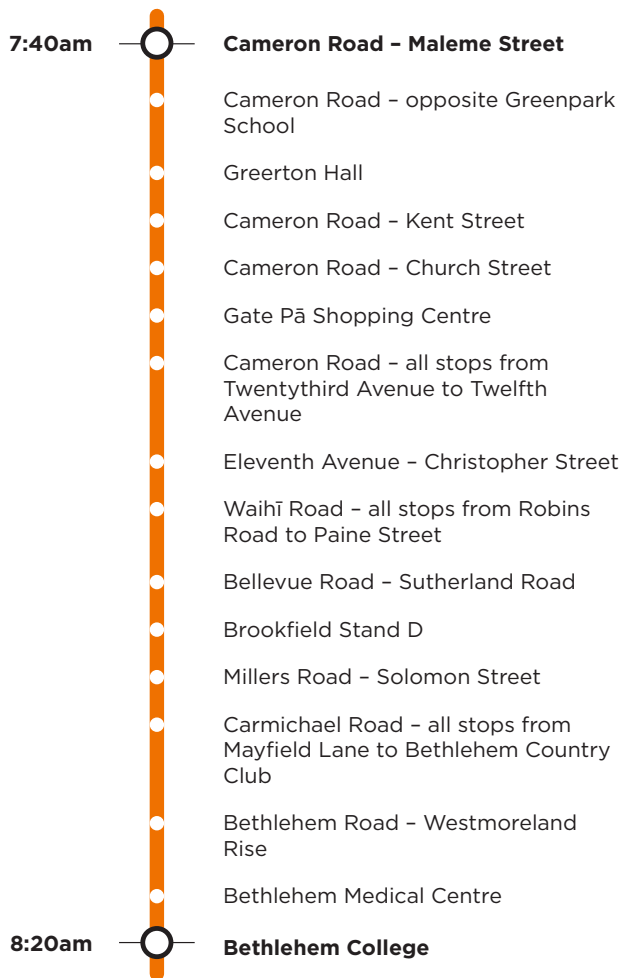

816

Cameron Road/Bethlehem Bethlehem College

Morning route

Afternoon route

Route 816 is a Bayhopper school route, part of the dedicated school bus network for Tauranga, managed by Bay of Plenty Regional Council.

Only primary, intermediate and college students can travel on the school bus routes.

816

Cameron Road/Bethlehem Bethlehem College

Morning route

Start Cameron Road at SH29A, Cameron Road, 11th Avenue, Waihi Road, Bellevue Road, Millers Road, Carmichael Road, Bethlehem Road, Moffat Road, Bethlehem College.

Afternoon route

Bethlehem College, (left onto) Moffat Road, Bethlehem Road, Carmichael Road, Millers Road, Bellevue Road, Waihi Road, 11th Avenue, Cameron Road to SH29A.