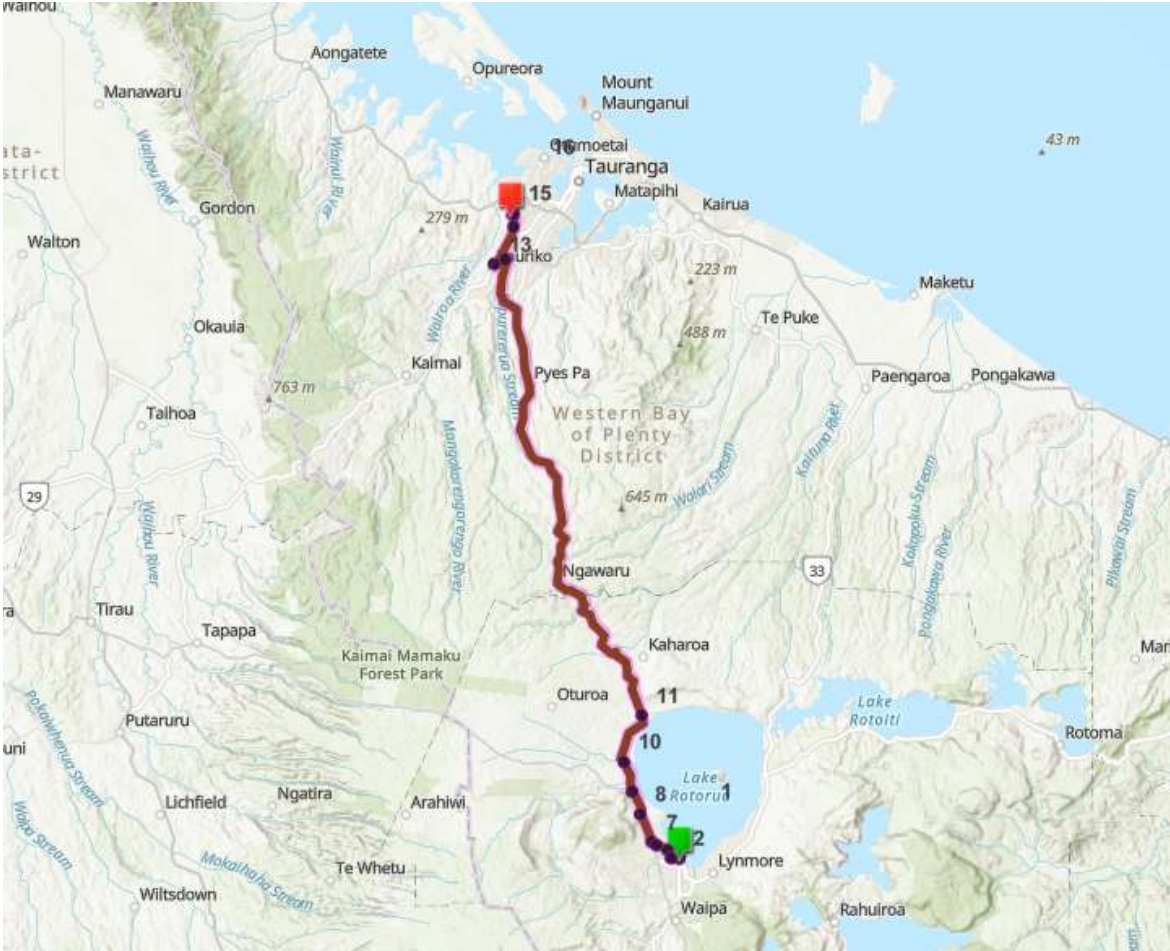

Moffat Road Closure, 9 January - 8 April 2024

Bus Stops

40519 Geyser - Rotorua to Bethlehem College

<u>A.M.</u>	<u>LOCATION</u>	<u>P.M.</u>	<u>LOCATION</u>
7:00	i-SITE Bus Park, 1167 Fenton St, Rotorua	15:20	Bethlehem College - Lane 2
7:05	Fairy Springs Rd - Skyline		Lakes Blvd Caldera Cres
7:10	Hall Road (Four Square)		Lakes Blvd - all bus stops
7:15	Tga Direct Rd - opposite No.60 North Riding Estate		Pyes Pa School
	Tga Direct Rd - Cnr Keith Rd		Tauranga Direct Rd - Cnr of Te Waerenga Rd (opposite Jackson Rd)
7:20	Tauranga Direct Rd - Cnr Jackson Rd (opposite Te Waerenga Rd) Gravel Pit	16:25	North Riding Estate
7:45	Pyes Pa School		Keith Rd
7:50	Lakes Blvd - No. 120 (Four Square)	16:30	Ngongotaha Rd - outside Bottle'O
	Lakes Blvd - all bus stops	16:45	Fairy Springs Rd - green bus shelter opposite Skyline
8:30	Bethlehem College	16:55	Fenton St - i-SITE bus park

Effective 9/1/2024 - 8/4/2024

Updated 6/12/2023

40519 Geysers - Rotorua to Bethlehem College

AM/PM

Diversion

Best 16 m... 35 min

State Hwy 29, Tauriko, Tauranga

Bethlehem, Tauranga 3110

Depart at 8:00 AM Mon, Dec 4

Send directions to your phone

via Cambridge Rd typically 12-18 min
Arrive around 8:18 am
10.0 km

Explore nearby Bethlehem

- Restaurants
- Hotels
- Gas stations
- Parking Lots
- More