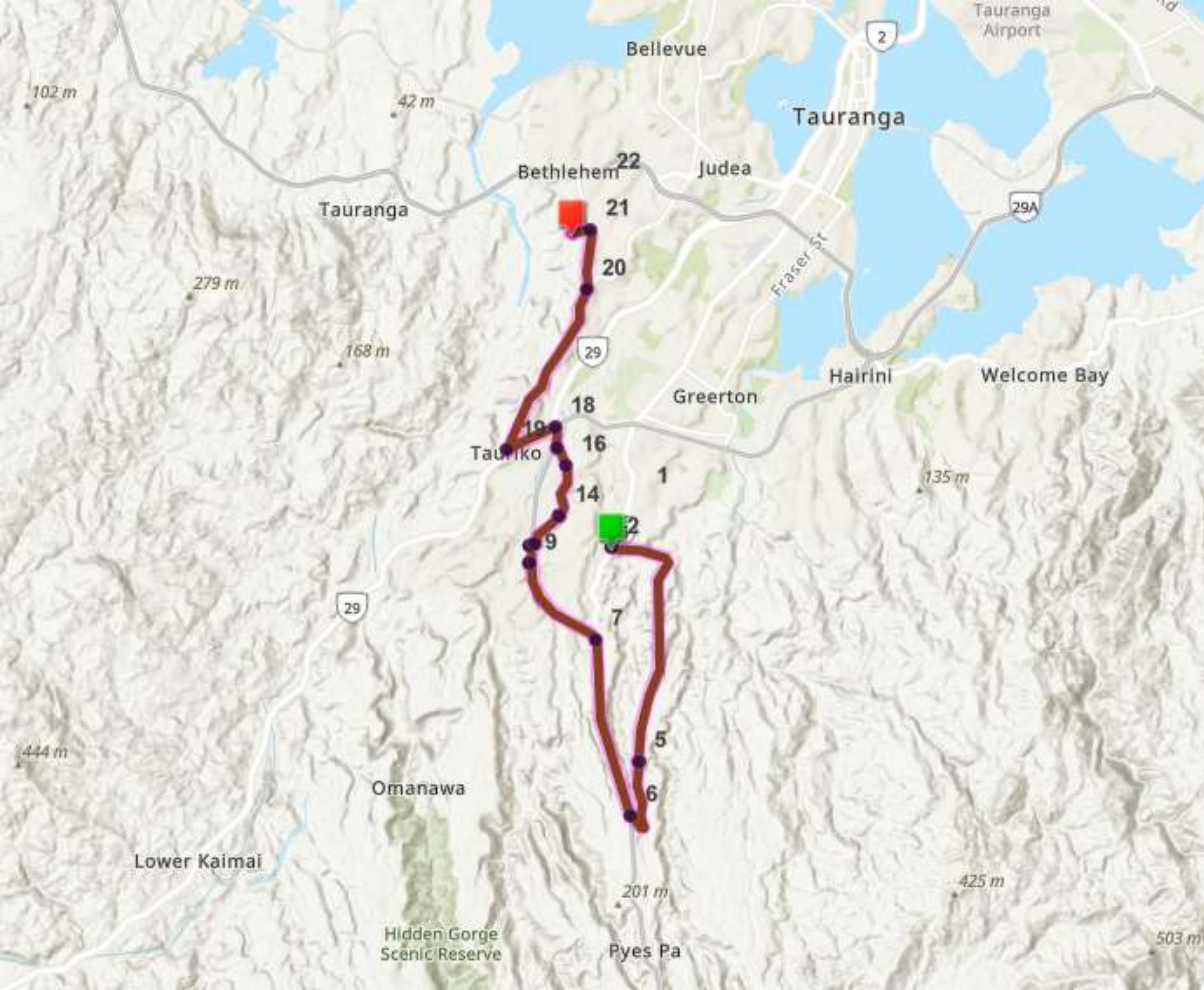

## Moffat Road Closure, 9 January - 8 April 2024

### Bus Stops

**40523 Joyce - Joyce Rd to to Bethlehem College**

**AM/PM**

# Diversion

Best 16 m... 35 min

State Hwy 29, Tauriko, Tauranga

Bethlehem, Tauranga 3110

Depart at 8:00 AM Mon, Dec 4

Send directions to your phone

via Cambridge Rd typically 12-18 min  
Arrive around 8:18 am  
10.0 km