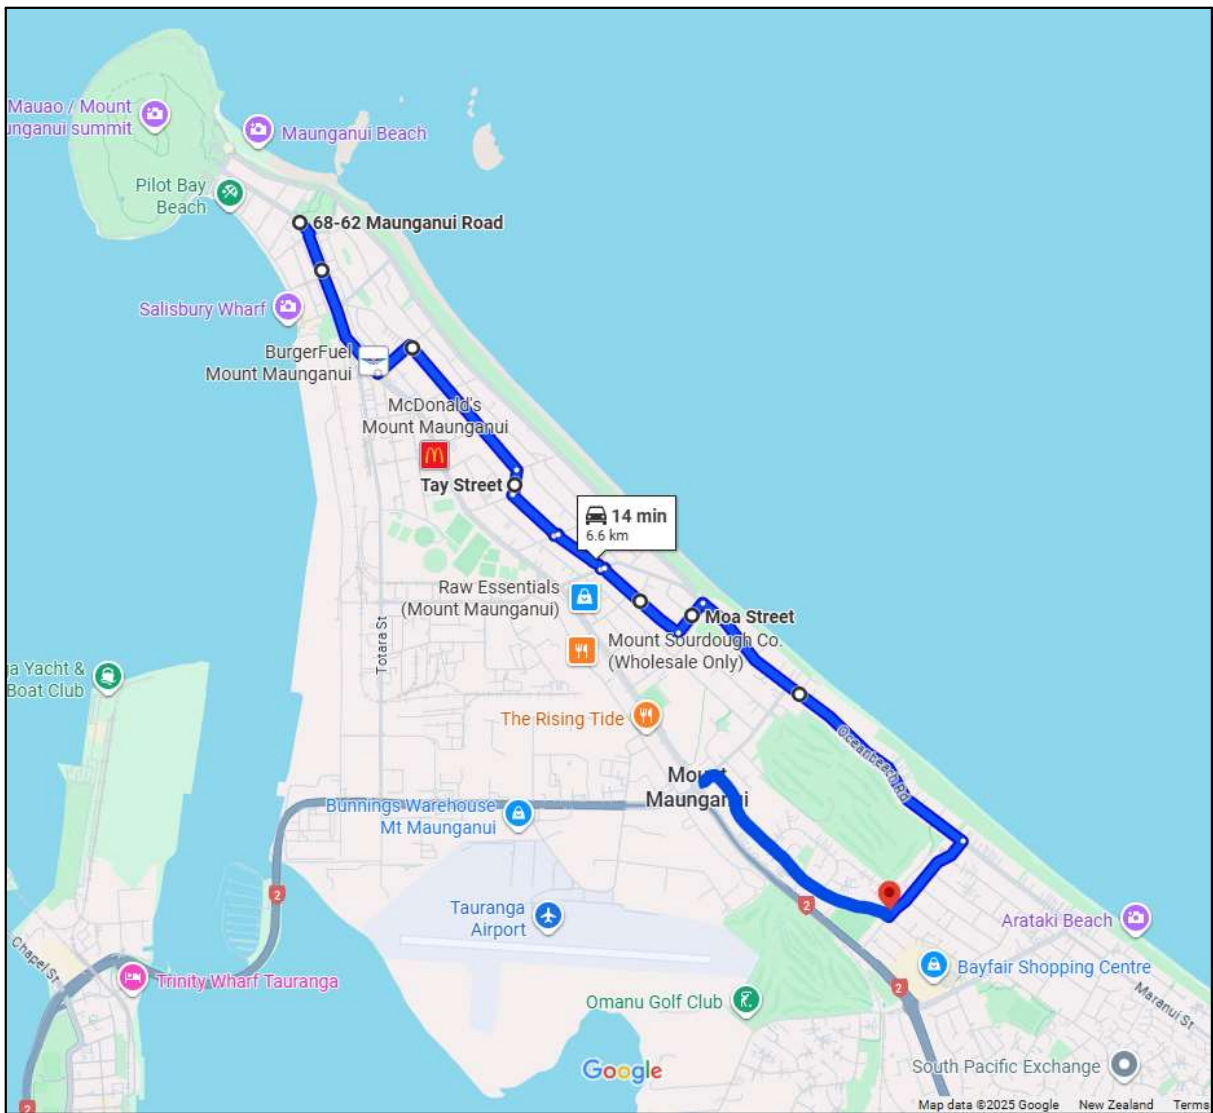

810 Mt Maunganui to Bethlehem College

<u>A.M.</u>	<u>LOCATION</u>	<u>P.M.</u>	<u>LOCATION</u>
7:30	Maunganui Road - Mt Drury Reserve	15:25	Bethlehem College - lane 4 (right side)
	Maunganui Road - Shopping Centre		Links Ave - Outside No. 3
	Oceanview Road - Sutherland Avenue - East		Mt Maunganui Intermediate bus stop
	Oceanview Road - Terrace Avenue		Links Avenue - Ascot Road - West
	Tay Street - Valley Road		Links Avenue - Ascot Road - East
	Valley Road - Clyde Street - East		Links Avenue - Solway Place
	Valley Road - Tweed Street - East		Oceanbeach Road - Berescourt Reserve
	Valley Road - Dee Street		Oceanbeach Road - Fronting 152
	Valley Road - Moa Street		Oceanbeach Road - Golf Road
	Oceanbeach Road - Surf Road		Oceanbeach Road - Tweed Street
	Oceanbeach Road - Fronting 177		Valley Road - Tweed Street - West
	Oceanbeach Road - Concord Avenue		Valley Road - Clyde Street - West
	Links Avenue Reserve		Valley Road -Tay Street
	Links Avenue - Opposite Ascot Road - East		Oceanview Road - Terrace Avenue
	Links Avenue - Opposite Ascot Road - West		Oceanview Road - Sutherland Avenue - West
7:45	Mt Maunganui Intermediate bus stop		Oceanview Road - Grove Avenue - West
	Links Avenue - Golf Road		Salisbury Avenue
8:20	Bethlehem College		The Mall - Pacific Avenue
			Adams Avenue - Hot Pools
		16:15	Maunganui Road - Mt Drury Reserve

810 Mt Maunganui to Bethlehem College

AM Route

Effective 22 June 2026
Updated 17 June 2026

810 Mt Maunganui to Bethlehem College

PM Route

Effective 22 June 2026
Updated 17 June 2026