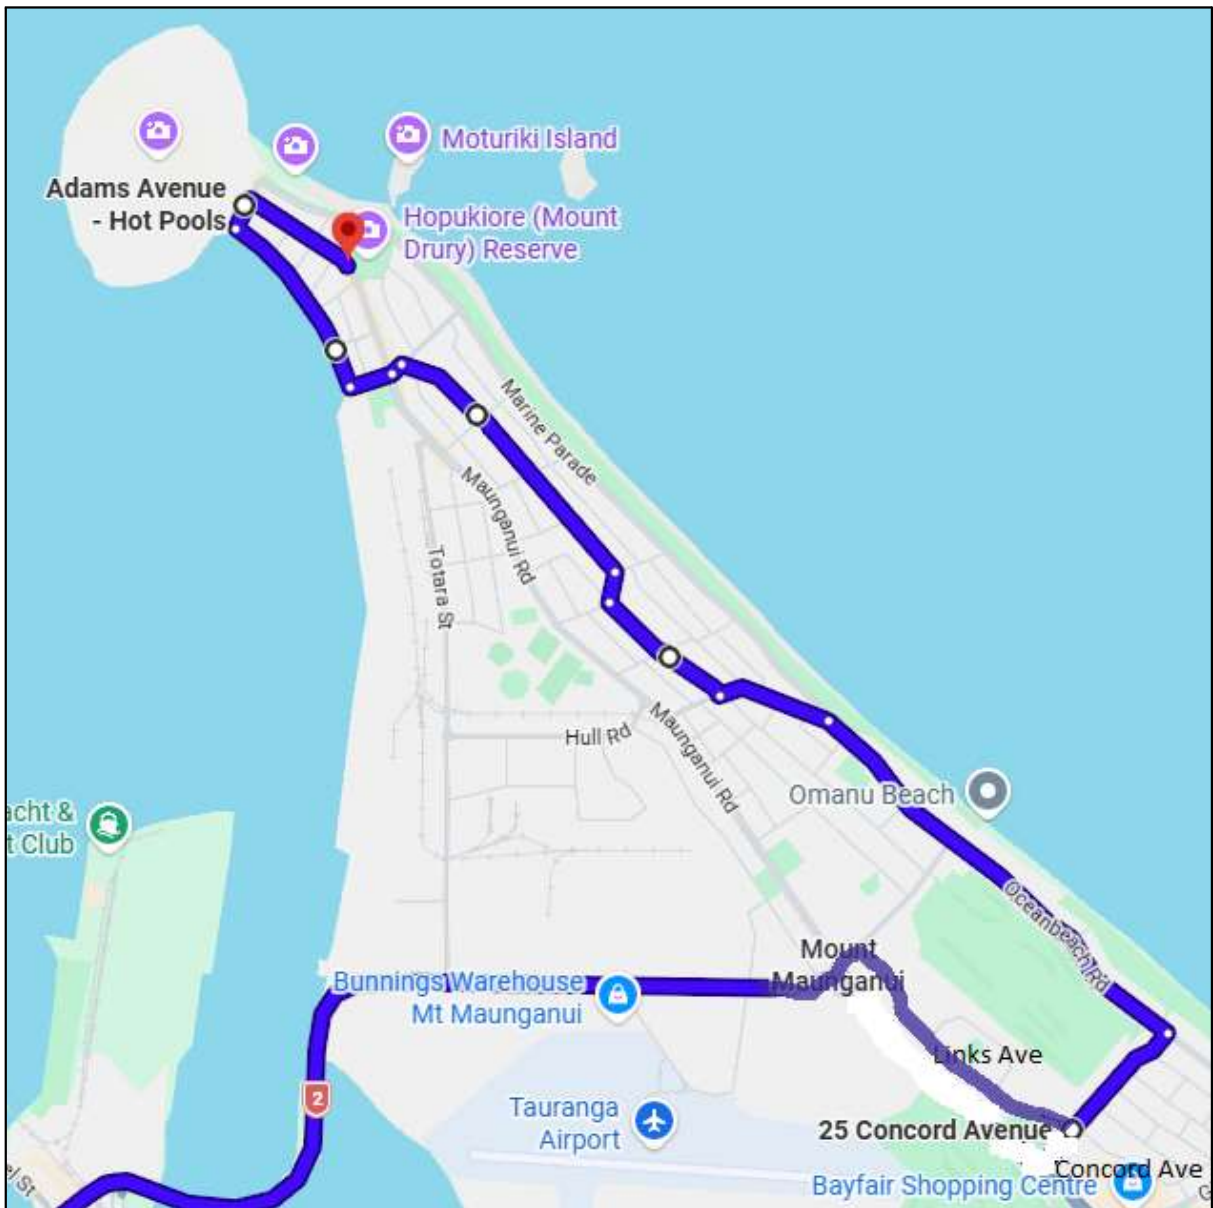

810 Mt Maunganui to Bethlehem College

<u>A.M.</u>	<u>LOCATION</u>	<u>P.M.</u>	<u>LOCATION</u>
7:30	Maunganui Road - Mt Drury Reserve	15:25	Bethlehem College - lane 4 (right side)
	Maunganui Road - Shopping Centre		Links Ave - Outside No. 3
	Oceanview Road - Sutherland Avenue - East		Mt Maunganui Intermediate bus stop
	Oceanview Road - Terrace Avenue		Links Avenue - Ascot Road - West
	Tay Street - Valley Road		Links Avenue - Ascot Road - East
	Valley Road - Clyde Street - East		Links Avenue - Solway Place
	Valley Road - Tweed Street - East		Oceanbeach Road - Berescourt Reserve
	Valley Road - Dee Street		Oceanbeach Road - Fronting 152
	Valley Road - Moa Street		Oceanbeach Road - Golf Road
	Oceanbeach Road - Surf Road		Oceanbeach Road - Tweed Street
	Oceanbeach Road - Fronting 177		Valley Road - Tweed Street - West
	Oceanbeach Road - Concord Avenue		Valley Road - Clyde Street - West
	Links Avenue Reserve		Valley Road -Tay Street
	Links Avenue - Opposite Ascot Road - East		Oceanview Road - Terrace Avenue
	Links Avenue - Opposite Ascot Road - West		Oceanview Road - Sutherland Avenue - West
7:45	Mt Maunganui Intermediate bus stop		Oceanview Road - Grove Avenue - West
	Links Avenue - Golf Road		Salisbury Avenue
8:20	Bethlehem College		The Mall - Pacific Avenue
			Adams Avenue - Hot Pools
		16:15	Maunganui Road - Mt Drury Reserve

810 Mt Maunganui to Bethlehem College

AM Route

Effective 22 June 2026
Updated 17 June 2026

810 Mt Maunganui to Bethlehem College

PM Route

Effective 22 June 2026
Updated 17 June 2026